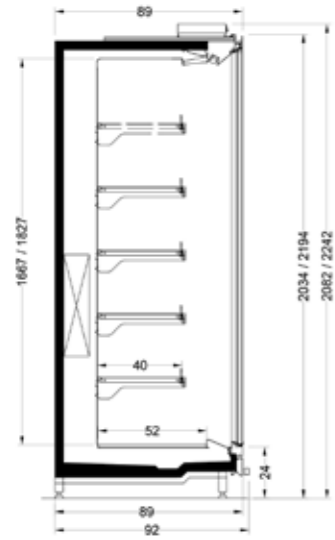

Sky Head Case Doors

Technical Details

SKY 89 HC Doors

SKY 99 HC Doors

SKY 107 HC Doors