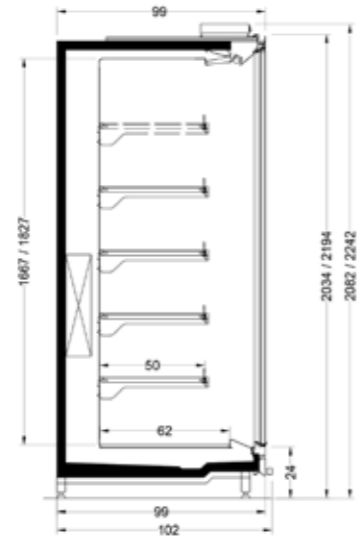

Sky Head Case Doors

Technical Details

SKY 89 HC Doors

SKY 99 HC Doors

SKY 107 HC Doors