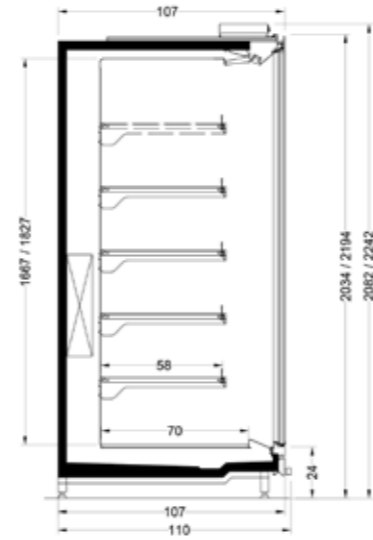

Sky Head Case Doors

Technical Details

SKY 89 HC Doors

SKY 99 HC Doors

SKY 107 HC Doors