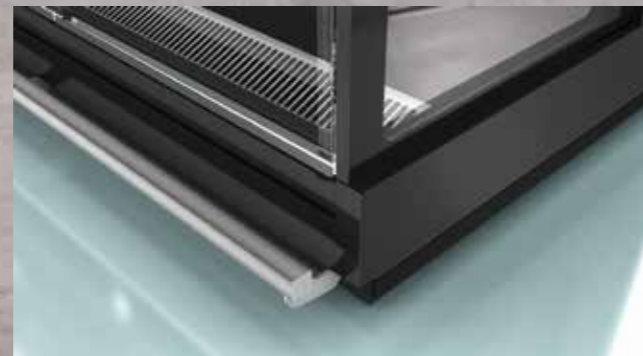

Sky - Remote Wall

2 Low base