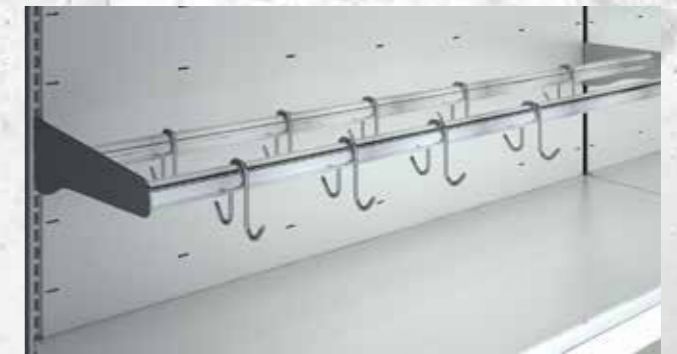

Horizon – Remote Wall

■ HORIZON is a full height vertical cabinet with or without doors, which offers a huge display area for dairy products, packed meat products, cold meats and fruit&vegetables. With the highest of quality production techniques, HORIZON provides low energy consumption, maximum visibility of the products and perfect cooling performance.

5 Hook with the price tag and profile hook

1 Base deck wire

2 Low base

3 Inclined base deck wire

4 Perspex shelf stopper

Horizon – Remote Wall

12 Tube hook double row

11 Tube hook single row