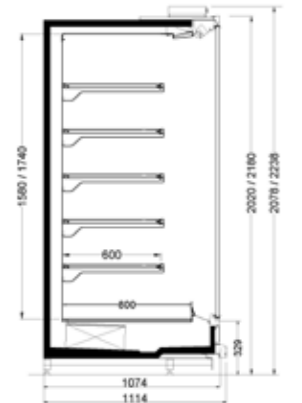

Moon Head Case open

Moon Head Case with doors

Moon – Remote Wall

Technical Details

MOON Open

MOON 89, 99, 107, Narrow Open		3M0	M1	M2	H
Length	mm		1250-1875-2500-3750	1250-1875-2500-3750	1250-1875-2500-3750
Height	mm		2020/2180	2020/2180	2020/2180
Depth	mm		889-989-1074	889-989-1074	889-989-1074
	°C		-1°/+5 °C	-1°/+7 °C	-1°/+10 °C

Moon – Remote Wall

Technical Details

MOON FV

MOON 89 FV

MOON 99 FV

MOON FV 89, 99		3M0	M1	M2	H
Length	mm		1250-1875-2500-3750	1250-1875-2500-3750	1250-1875-2500-3750
Height	mm		2020/2180	2020/2180	2020/2180
Depth	mm		889-989-1074	889-989-1074	889-989-1074
	°C		-1°/+5 °C	-1°/+7 °C	-1°/+10 °C

Moon – Remote Wall

Technical Details

MOON Head Case Open

MOON 89 HC Open

MOON 99 HC Open

MOON 108 HC Open

MOON 89, 99, 108 Head Case Open		3M0	M1	M2	H
Length	mm		1955-2210	1955-2210	1955-2210
Height	mm		2020/2180	2020/2180	2020/2180
Depth	mm		889-989-1074	889-989-1074	889-989-1074
	°C		-1°/+5 °C	-1°/+7 °C	-1°/+10 °C

Moon – Remote Wall

Technical Details

MOON Head Case Open

MOON 89 HC Doors

MOON 99 HC Doors

MOON 108 HC Doors

MOON 89, 99, 108 Head Case Doors		3M0	M1	M2	H
Length	mm	1955-2210	1955-2210	1955-2210	1955-2210
Height	mm	2020/2180	2020/2180	2020/2180	2024/2180
Depth	mm	889-989-1074	889-989-1074	889-989-1074	889-989-1074
	°C	-1°/+4 °C	-1°/+5 °C	-1°/+7 °C	-1°/+10 °C