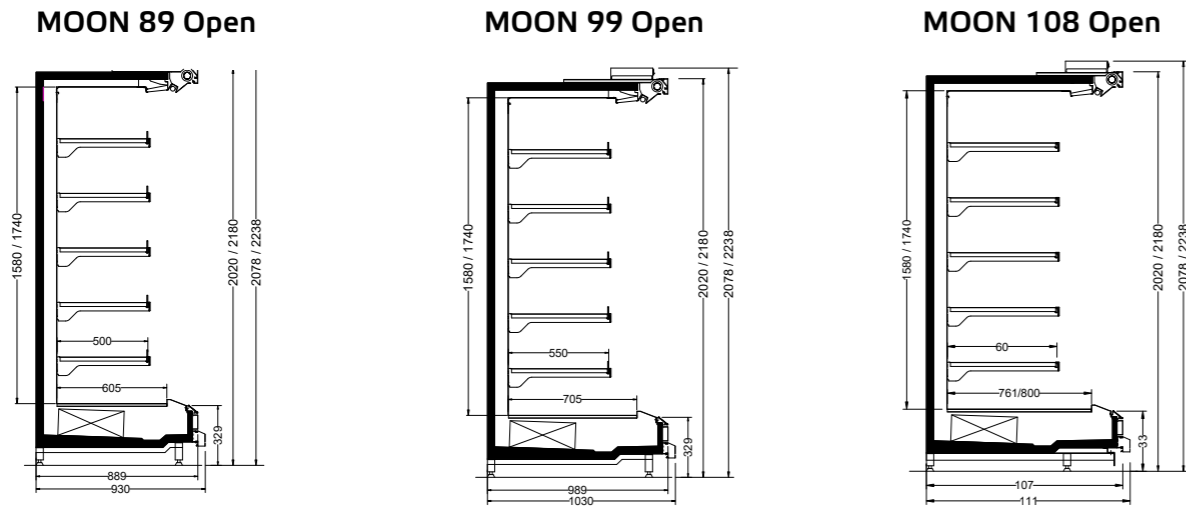

Moon Head Case open

Moon Head Case with doors

Moon – Remote Wall

Technical Details

MOON Open

MOON 89, 99, 107, Narrow Open		3M0	M1	M2	H
Length	mm		1250-1875-2500-3750	1250-1875-2500-3750	1250-1875-2500-3750
Height	mm		2020/2180	2020/2180	2020/2180
Depth	mm		889-989-1074	889-989-1074	889-989-1074
	°C		-1°/+5 °C	-1°/+7 °C	-1°/+10 °C

Moon – Remote Wall

Technical Details

MOON Doors

MOON 89, 99, 107, Narrow Doors		3M0	M1	M2	H
Length	mm	1250-1875-2500-3750	1250-1875-2500-3750	1250-1875-2500-3750	3750-2500-1875-1250
Height	mm	2020/2180	2020/2180	2020/2180	2020/2180
Depth	mm	889-989-1074	889-989-1074	889-989-1074	889-989-1074
	°C	-1°/+4 °C	-1°/+5 °C	-1°/+7 °C	-1°/+10 °C

Moon – Remote Wall

Technical Details

MOON NARROW Open

MOON NARROW Open

MOON NARROW Open		3M0	M1	M2	H
Length	mm		1250-1875-2500-3750	1250-1875-2500-3750	1250-1875-2500-3750
Height	mm		2020/2180	2020/2180	2020/2180
Depth	mm		745	745	745
	°C		-1°/+5 °C	-1°/+7 °C	-1°/+10 °C

Moon – Remote Wall

Technical Details

MOON Head Case Open

MOON 89 HC Open

MOON 99 HC Open

MOON 108 HC Open

MOON 89, 99, 108 Head Case Open		3M0	M1	M2	H
Length	mm		1955-2210	1955-2210	1955-2210
Height	mm		2020/2180	2020/2180	2020/2180
Depth	mm		889-989-1074	889-989-1074	889-989-1074
	°C		-1°/+5 °C	-1°/+7 °C	-1°/+10 °C