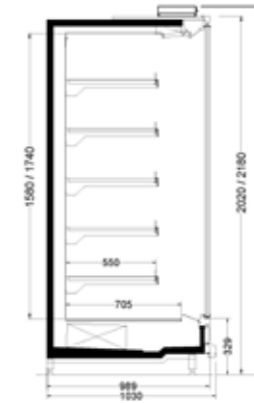

Moon Head Case open

Moon Head Case with doors

Moon – Remote Wall

Technical Details

MOON Open

MOON 89, 99, 107, Narrow Open		3M0	M1	M2	H
Length	mm		1250-1875-2500-3750	1250-1875-2500-3750	1250-1875-2500-3750
Height	mm		2020/2180	2020/2180	2020/2180
Depth	mm		889-989-1074	889-989-1074	889-989-1074
	°C		-1°/+5 °C	-1°/+7 °C	-1°/+10 °C

Moon – Remote Wall

Technical Details

MOON FV

MOON 89 FV

MOON 99 FV

MOON FV 89, 99		3M0	M1	M2	H
Length	mm		1250-1875-2500-3750	1250-1875-2500-3750	1250-1875-2500-3750
Height	mm		2020/2180	2020/2180	2020/2180
Depth	mm		889-989-1074	889-989-1074	889-989-1074
	°C		-1°/+5 °C	-1°/+7 °C	-1°/+10 °C

Moon – Remote Wall

Technical Details

MOON Head Case Open

MOON 89 HC Open

MOON 99 HC Open

MOON 108 HC Open

MOON 89, 99, 108 Head Case Open		3M0	M1	M2	H
Length	mm		1955-2210	1955-2210	1955-2210
Height	mm		2020/2180	2020/2180	2020/2180
Depth	mm		889-989-1074	889-989-1074	889-989-1074
	°C		-1°/+5 °C	-1°/+7 °C	-1°/+10 °C

Moon – Remote Wall

Technical Details

MOON Head Case Open

MOON 89 HC Doors

MOON 99 HC Doors

MOON 108 HC Doors

MOON 89, 99, 108 Head Case Doors		3M0	M1	M2	H
Length	mm	1955-2210	1955-2210	1955-2210	1955-2210
Height	mm	2020/2180	2020/2180	2020/2180	2024/2180
Depth	mm	889-989-1074	889-989-1074	889-989-1074	889-989-1074
	°C	-1°/+4 °C	-1°/+5 °C	-1°/+7 °C	-1°/+10 °C