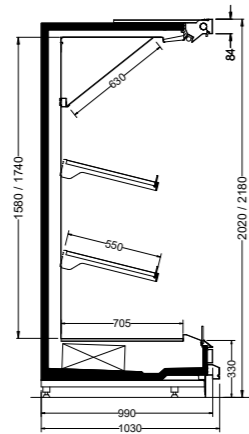

Moon – Remote Wall

Technical Details

MOON NARROW Doors

MOON NARROW Doors

MOON NARROW Doors		3M0	M1	M2	H
Length	mm	1250-1875-2500-3750	1250-1875-2500-3750	1250-1875-2500-3750	3750-2500-1875-1250
Height	mm	2020/2180	2020/2180	2020/2180	2020/2180
Depth	mm	745	745	745	745
	°C	-1°/+4 °C	-1°/+5 °C	-1°/+7 °C	-1°/+10 °C

Moon – Remote Wall

Technical Details

MOON FV

MOON 89 FV

MOON 99 FV

MOON FV 89, 99		3M0	M1	M2	H
Length	mm		1250-1875-2500-3750	1250-1875-2500-3750	1250-1875-2500-3750
Height	mm		2020/2180	2020/2180	2020/2180
Depth	mm		889-989-1074	889-989-1074	889-989-1074
	°C		-1°/+5 °C	-1°/+7 °C	-1°/+10 °C

Moon – Remote Wall

Technical Details

MOON Head Case Open

MOON 89 HC Open

MOON 99 HC Open

MOON 108 HC Open

MOON 89, 99, 108 Head Case Open		3M0	M1	M2	H
Length	mm		1955-2210	1955-2210	1955-2210
Height	mm		2020/2180	2020/2180	2020/2180
Depth	mm		889-989-1074	889-989-1074	889-989-1074
	°C		-1°/+5 °C	-1°/+7 °C	-1°/+10 °C

Moon – Remote Wall

Technical Details

MOON Head Case Open

MOON 89 HC Doors

MOON 99 HC Doors

MOON 108 HC Doors

MOON 89, 99, 108 Head Case Doors		3M0	M1	M2	H
Length	mm	1955-2210	1955-2210	1955-2210	1955-2210
Height	mm	2020/2180	2020/2180	2020/2180	2024/2180
Depth	mm	889-989-1074	889-989-1074	889-989-1074	889-989-1074
	°C	-1°/+4 °C	-1°/+5 °C	-1°/+7 °C	-1°/+10 °C