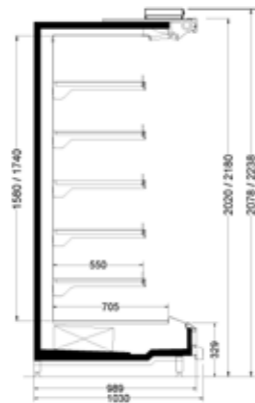

Moon – Remote Wall

Technical Details

MOON NARROW Doors

MOON NARROW Doors

MOON NARROW Doors		3M0	M1	M2	H
Length	mm	1250-1875-2500-3750	1250-1875-2500-3750	1250-1875-2500-3750	3750-2500-1875-1250
Height	mm	2020/2180	2020/2180	2020/2180	2020/2180
Depth	mm	745	745	745	745
	°C	-1°/+4 °C	-1°/+5 °C	-1°/+7 °C	-1°/+10 °C

Moon – Remote Wall

Technical Details

MOON FV

MOON 89 FV

MOON 99 FV

MOON FV 89, 99		3M0	M1	M2	H
Length	mm		1250-1875-2500-3750	1250-1875-2500-3750	1250-1875-2500-3750
Height	mm		2020/2180	2020/2180	2020/2180
Depth	mm		889-989-1074	889-989-1074	889-989-1074
	°C		-1°/+5 °C	-1°/+7 °C	-1°/+10 °C

Moon – Remote Wall

Technical Details

MOON Head Case Open

MOON 89 HC Open

MOON 99 HC Open

MOON 108 HC Open

MOON 89, 99, 108 Head Case Open		3M0	M1	M2	H
Length	mm		1955-2210	1955-2210	1955-2210
Height	mm		2020/2180	2020/2180	2020/2180
Depth	mm		889-989-1074	889-989-1074	889-989-1074
	°C		-1°/+5 °C	-1°/+7 °C	-1°/+10 °C

Moon – Remote Wall

Technical Details

MOON Head Case Open

MOON 89 HC Doors

MOON 99 HC Doors

MOON 108 HC Doors

MOON 89, 99, 108 Head Case Doors		3M0	M1	M2	H
Length	mm	1955-2210	1955-2210	1955-2210	1955-2210
Height	mm	2020/2180	2020/2180	2020/2180	2024/2180
Depth	mm	889-989-1074	889-989-1074	889-989-1074	889-989-1074
	°C	-1°/+4 °C	-1°/+5 °C	-1°/+7 °C	-1°/+10 °C