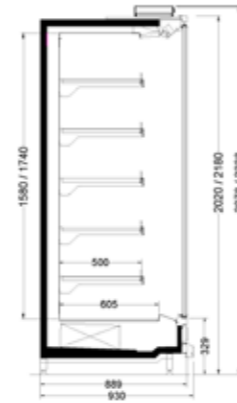

Moon – Remote Wall

Technical Details

MOON NARROW Doors

MOON NARROW Doors

MOON NARROW Doors		3M0	M1	M2	H
Length	mm	1250-1875-2500-3750	1250-1875-2500-3750	1250-1875-2500-3750	3750-2500-1875-1250
Height	mm	2020/2180	2020/2180	2020/2180	2020/2180
Depth	mm	745	745	745	745
	°C	-1°/+4 °C	-1°/+5 °C	-1°/+7 °C	-1°/+10 °C

Moon – Remote Wall

Technical Details

MOON FV

MOON 89 FV

MOON 99 FV

MOON FV 89, 99		3M0	M1	M2	H
Length	mm		1250-1875-2500-3750	1250-1875-2500-3750	1250-1875-2500-3750
Height	mm		2020/2180	2020/2180	2020/2180
Depth	mm		889-989-1074	889-989-1074	889-989-1074
	°C		-1°/+5 °C	-1°/+7 °C	-1°/+10 °C

Moon – Remote Wall

Technical Details

MOON Head Case Open

MOON 89 HC Open

MOON 99 HC Open

MOON 108 HC Open

MOON 89, 99, 108 Head Case Open		3M0	M1	M2	H
Length	mm		1955-2210	1955-2210	1955-2210
Height	mm		2020/2180	2020/2180	2020/2180
Depth	mm		889-989-1074	889-989-1074	889-989-1074
	°C		-1°/+5 °C	-1°/+7 °C	-1°/+10 °C

Moon – Remote Wall

Technical Details

MOON Head Case Open

MOON 89 HC Doors

MOON 99 HC Doors

MOON 108 HC Doors

MOON 89, 99, 108 Head Case Doors		3M0	M1	M2	H
Length	mm	1955-2210	1955-2210	1955-2210	1955-2210
Height	mm	2020/2180	2020/2180	2020/2180	2024/2180
Depth	mm	889-989-1074	889-989-1074	889-989-1074	889-989-1074
	°C	-1°/+4 °C	-1°/+5 °C	-1°/+7 °C	-1°/+10 °C