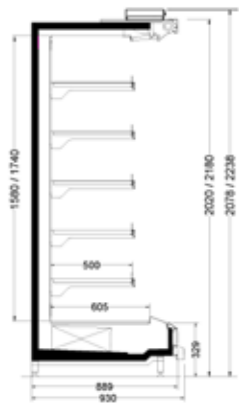

Moon – Remote Wall

Technical Details

MOON NARROW Doors

MOON NARROW Doors

MOON NARROW Doors		3M0	M1	M2	H
Length	mm	1250-1875-2500-3750	1250-1875-2500-3750	1250-1875-2500-3750	3750-2500-1875-1250
Height	mm	2020/2180	2020/2180	2020/2180	2020/2180
Depth	mm	745	745	745	745
	°C	-1°/+4 °C	-1°/+5 °C	-1°/+7 °C	-1°/+10 °C

Moon – Remote Wall

Technical Details

MOON FV

MOON 89 FV

MOON 99 FV

MOON FV 89, 99		3M0	M1	M2	H
Length	mm		1250-1875-2500-3750	1250-1875-2500-3750	1250-1875-2500-3750
Height	mm		2020/2180	2020/2180	2020/2180
Depth	mm		889-989-1074	889-989-1074	889-989-1074
	°C		-1°/+5 °C	-1°/+7 °C	-1°/+10 °C

Moon – Remote Wall

Technical Details

MOON Head Case Open

MOON 89 HC Open

MOON 99 HC Open

MOON 108 HC Open

MOON 89, 99, 108 Head Case Open		3M0	M1	M2	H
Length	mm		1955-2210	1955-2210	1955-2210
Height	mm		2020/2180	2020/2180	2020/2180
Depth	mm		889-989-1074	889-989-1074	889-989-1074
	°C		-1°/+5 °C	-1°/+7 °C	-1°/+10 °C

Moon – Remote Wall

Technical Details

MOON Head Case Open

MOON 89 HC Doors

MOON 99 HC Doors

MOON 108 HC Doors

MOON 89, 99, 108 Head Case Doors		3M0	M1	M2	H
Length	mm	1955-2210	1955-2210	1955-2210	1955-2210
Height	mm	2020/2180	2020/2180	2020/2180	2024/2180
Depth	mm	889-989-1074	889-989-1074	889-989-1074	889-989-1074
	°C	-1°/+4 °C	-1°/+5 °C	-1°/+7 °C	-1°/+10 °C