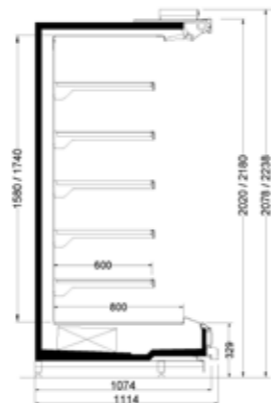

Moon – Remote Wall

Technical Details

MOON NARROW Doors

MOON NARROW Doors

MOON NARROW Doors		3M0	M1	M2	H
Length	mm	1250-1875-2500-3750	1250-1875-2500-3750	1250-1875-2500-3750	3750-2500-1875-1250
Height	mm	2020/2180	2020/2180	2020/2180	2020/2180
Depth	mm	745	745	745	745
	°C	-1°/+4 °C	-1°/+5 °C	-1°/+7 °C	-1°/+10 °C

Moon – Remote Wall

Technical Details

MOON FV

MOON 89 FV

MOON 99 FV

MOON FV 89, 99		3M0	M1	M2	H
Length	mm		1250-1875-2500-3750	1250-1875-2500-3750	1250-1875-2500-3750
Height	mm		2020/2180	2020/2180	2020/2180
Depth	mm		889-989-1074	889-989-1074	889-989-1074
	°C		-1°/+5 °C	-1°/+7 °C	-1°/+10 °C

Moon – Remote Wall

Technical Details

MOON Head Case Open

MOON 89 HC Open

MOON 99 HC Open

MOON 108 HC Open

MOON 89, 99, 108 Head Case Open		3M0	M1	M2	H
Length	mm		1955-2210	1955-2210	1955-2210
Height	mm		2020/2180	2020/2180	2020/2180
Depth	mm		889-989-1074	889-989-1074	889-989-1074
	°C		-1°/+5 °C	-1°/+7 °C	-1°/+10 °C

Moon – Remote Wall

Technical Details

MOON Head Case Open

MOON 89 HC Doors

MOON 99 HC Doors

MOON 108 HC Doors

MOON 89, 99, 108 Head Case Doors		3M0	M1	M2	H
Length	mm	1955-2210	1955-2210	1955-2210	1955-2210
Height	mm	2020/2180	2020/2180	2020/2180	2024/2180
Depth	mm	889-989-1074	889-989-1074	889-989-1074	889-989-1074
	°C	-1°/+4 °C	-1°/+5 °C	-1°/+7 °C	-1°/+10 °C