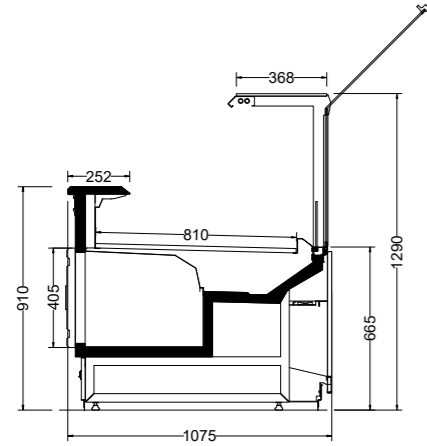

Desire – Serve Over

6 Glass shelf divider

5 Glass shelf divider

1 Base deck wire divider

2 Inclined base deck wire

3 Stainless tray

4 Scale deck, slicing machine deck, cutting board

Desire – Serve Over

Technical Details

DESIRE E 108 Flat

DESIRE E 108 Curved

DESIRE E 108 Flat, E 108 Curved		M1	M2
Length	mm	938-1250-1875-2500-3125-3750	938-1250-1875-2500-3125-3750
Height	mm	1290-1297	1290-1297
Depth	mm	1075-1086	1075-1086
	°C	-1°/+5 °C	-1°/+7 °C