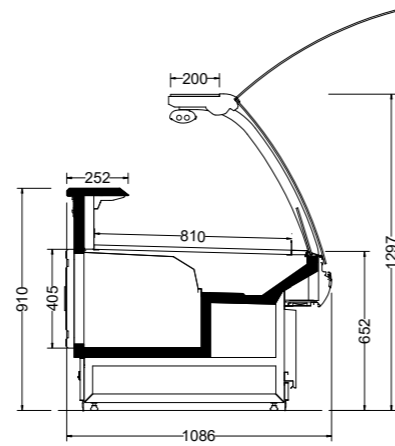

Desire – Serve Over

6 Glass shelf divider

5 Glass shelf divider

1 Base deck wire divider

2 Inclined base deck wire

3 Stainless tray

4 Scale deck, slicing machine deck, cutting board

Desire – Serve Over

Technical Details

DESIRE E 108 Flat

DESIRE E 108 Curved

DESIRE E 108 Flat, E 108 Curved		M1	M2
Length	mm	938-1250-1875-2500-3125-3750	938-1250-1875-2500-3125-3750
Height	mm	1290-1297	1290-1297
Depth	mm	1075-1086	1075-1086
	°C	-1°/+5 °C	-1°/+7 °C