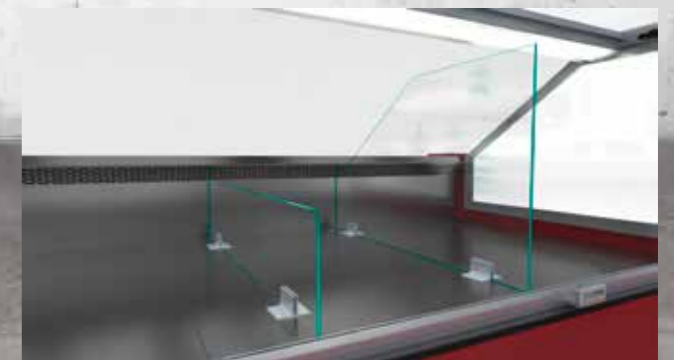

6 Glass shelf divider