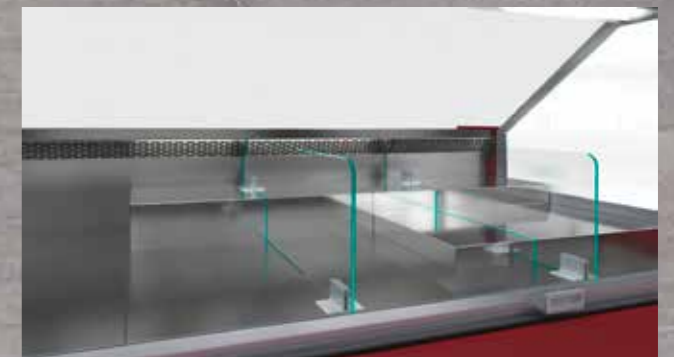

Phone: +30 69 06 82 24 02
info.gr@wsl-refrigeration.com

Desire – Serve Over

■ **Serve over counter** DESIRE is the most favorable solution counter with stainless steel inner surface, variable glass and base decoration options. Emotion, elegant and trendy, presents a perfect price-quality correlation and offers excellent visibility of the presented products and optimum functional solutions. The cabinet is available both assisted sale and self-service versions.

Desire – Serve Over

6 Glass shelf divider

5 Glass shelf divider

1 Base deck wire divider

2 Inclined base deck wire

3 Stainless tray

4 Scale deck, slicing machine deck, cutting board

Desire – Serve Over