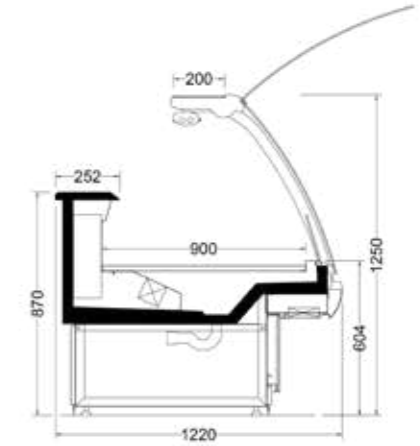

ATTRACTION E 112 Flat, 112 Flat

ATTRACTION E 122 Flat, 122 Flat

| ATTRACTION E 112 Flat, 112 Flat ATTRACTION E 122 Flat, 122 Flat | | M1 | M2 |
|--|----|------------------------------|------------------------------|
| Length | mm | 938-1250-1875-2500-3125-3750 | 938-1250-1875-2500-3125-3750 |
| Height | mm | 1223 | 1223 |
| Depth | mm | 1120-1220 | 1120-1220 |
| | °C | -1°/+5 °C | -1°/+7 °C |

Corners Flat Glass

Attraction – Serve Over

Technical Details

ATTRACTION E 112 Curved, 112 Curved

ATTRACTION E 122 Curved, 122 Curved

| ATTRACTION E 112 Curved, 112 Curved ATTRACTION E 122 Curved, 122 Curved | | M1 | M2 |
|--|----|------------------------------|------------------------------|
| Length | mm | 938-1250-1875-2500-3125-3750 | 938-1250-1875-2500-3125-3750 |
| Height | mm | 1250 | 1250 |
| Depth | mm | 1120-1220 | 1120-1220 |
| | °C | -1°/+5 °C | -1°/+7 °C |