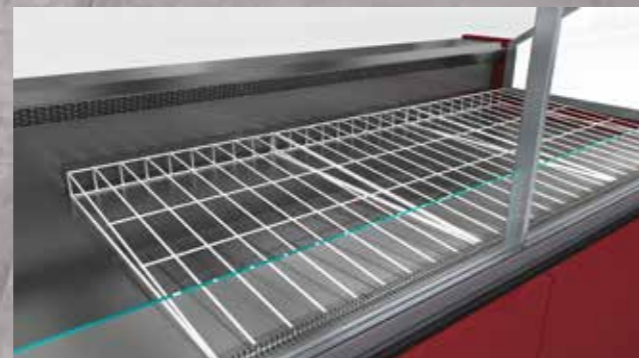

6 Glass shelf divider

5 Glass shelf divider

1 Base deck wire divider

2 Inclined base deck wire

3 Stainless tray

4 Scale deck, slicing machine deck, cutting board

Attraction – Serve Over

Technical Details

ATTRACTION E 112 Flat, 112 Flat

ATTRACTION E 122 Flat, 122 Flat

| ATTRACTION E 112 Flat, 112 Flat ATTRACTION E 122 Flat, 122 Flat | | M1 | M2 |
|--|----|------------------------------|------------------------------|
| Length | mm | 938-1250-1875-2500-3125-3750 | 938-1250-1875-2500-3125-3750 |
| Height | mm | 1223 | 1223 |
| Depth | mm | 1120-1220 | 1120-1220 |
| | °C | -1°/+5 °C | -1°/+7 °C |

Corners Flat Glass

Attraction – Serve Over

Technical Details

ATTRACTION E 112 Curved, 112 Curved

ATTRACTION E 122 Curved, 122 Curved

| ATTRACTION E 112 Curved, 112 Curved ATTRACTION E 122 Curved, 122 Curved | | M1 | M2 |
|--|----|------------------------------|------------------------------|
| Length | mm | 938-1250-1875-2500-3125-3750 | 938-1250-1875-2500-3125-3750 |
| Height | mm | 1250 | 1250 |
| Depth | mm | 1120-1220 | 1120-1220 |
| | °C | -1°/+5 °C | -1°/+7 °C |