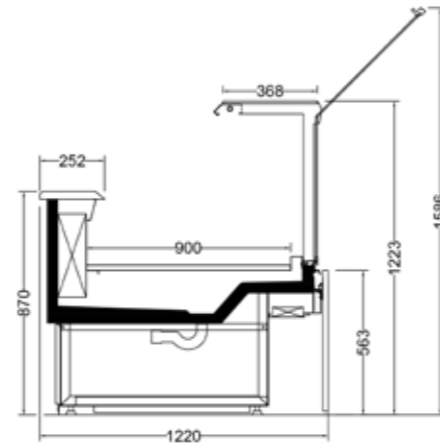

6 Glass shelf divider

5 Glass shelf divider

1 Base deck wire divider

2 Inclined base deck wire

3 Stainless tray

4 Scale deck, slicing machine deck, cutting board

Attraction – Serve Over

Technical Details

ATTRACTION E 112 Flat, 112 Flat

ATTRACTION E 122 Flat, 122 Flat

| ATTRACTION E 112 Flat, 112 Flat ATTRACTION E 122 Flat, 122 Flat | | M1 | M2 |
|--|----|------------------------------|------------------------------|
| Length | mm | 938-1250-1875-2500-3125-3750 | 938-1250-1875-2500-3125-3750 |
| Height | mm | 1223 | 1223 |
| Depth | mm | 1120-1220 | 1120-1220 |
| | °C | -1°/+5 °C | -1°/+7 °C |

Corners Flat Glass

Attraction – Serve Over

Technical Details

ATTRACTION E 112 Curved, 112 Curved

ATTRACTION E 122 Curved, 122 Curved

| ATTRACTION E 112 Curved, 112 Curved ATTRACTION E 122 Curved, 122 Curved | | M1 | M2 |
|--|----|------------------------------|------------------------------|
| Length | mm | 938-1250-1875-2500-3125-3750 | 938-1250-1875-2500-3125-3750 |
| Height | mm | 1250 | 1250 |
| Depth | mm | 1120-1220 | 1120-1220 |
| | °C | -1°/+5 °C | -1°/+7 °C |