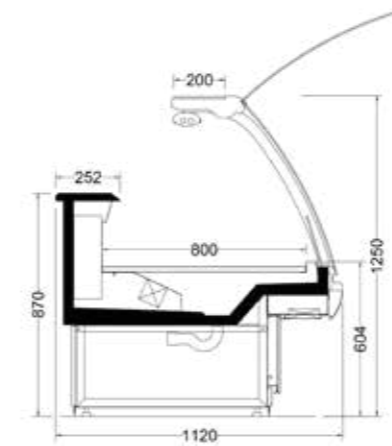

6 Glass shelf divider

5 Glass shelf divider

1 Base deck wire divider

2 Inclined base deck wire

3 Stainless tray

4 Scale deck, slicing machine deck, cutting board

Attraction – Serve Over

Technical Details

ATTRACTION E 112 Flat, 112 Flat

ATTRACTION E 122 Flat, 122 Flat

| ATTRACTION E 112 Flat, 112 Flat ATTRACTION E 122 Flat, 122 Flat | | M1 | M2 |
|--|----|------------------------------|------------------------------|
| Length | mm | 938-1250-1875-2500-3125-3750 | 938-1250-1875-2500-3125-3750 |
| Height | mm | 1223 | 1223 |
| Depth | mm | 1120-1220 | 1120-1220 |
| | °C | -1°/+5 °C | -1°/+7 °C |

Corners Flat Glass

Attraction – Serve Over

Technical Details

ATTRACTION E 112 Curved, 112 Curved

ATTRACTION E 122 Curved, 122 Curved

| ATTRACTION E 112 Curved, 112 Curved ATTRACTION E 122 Curved, 122 Curved | | M1 | M2 |
|--|----|------------------------------|------------------------------|
| Length | mm | 938-1250-1875-2500-3125-3750 | 938-1250-1875-2500-3125-3750 |
| Height | mm | 1250 | 1250 |
| Depth | mm | 1120-1220 | 1120-1220 |
| | °C | -1°/+5 °C | -1°/+7 °C |