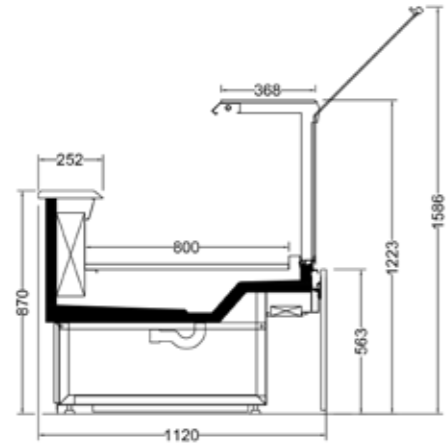

6 Glass shelf divider

5 Glass shelf divider

1 Base deck wire divider

2 Inclined base deck wire

3 Stainless tray

4 Scale deck, slicing machine deck, cutting board

Attraction – Serve Over

Technical Details

ATTRACTION E 112 Flat, 112 Flat

ATTRACTION E 122 Flat, 122 Flat

| ATTRACTION E 112 Flat, 112 Flat ATTRACTION E 122 Flat, 122 Flat | | M1 | M2 |
|--|----|------------------------------|------------------------------|
| Length | mm | 938-1250-1875-2500-3125-3750 | 938-1250-1875-2500-3125-3750 |
| Height | mm | 1223 | 1223 |
| Depth | mm | 1120-1220 | 1120-1220 |
| | °C | -1°/+5 °C | -1°/+7 °C |

Corners Flat Glass

Attraction – Serve Over

Technical Details

ATTRACTION E 112 Curved, 112 Curved

ATTRACTION E 122 Curved, 122 Curved

| ATTRACTION E 112 Curved, 112 Curved ATTRACTION E 122 Curved, 122 Curved | | M1 | M2 |
|--|----|------------------------------|------------------------------|
| Length | mm | 938-1250-1875-2500-3125-3750 | 938-1250-1875-2500-3125-3750 |
| Height | mm | 1250 | 1250 |
| Depth | mm | 1120-1220 | 1120-1220 |
| | °C | -1°/+5 °C | -1°/+7 °C |