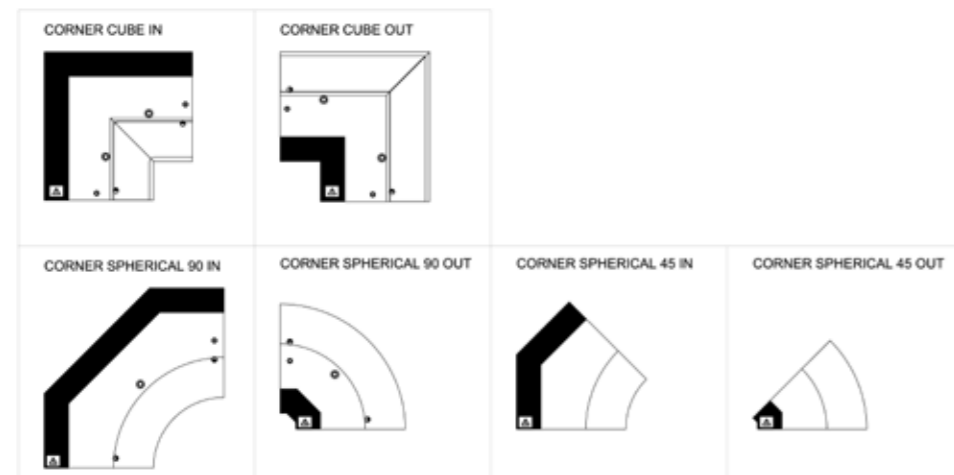

ATTRACTION E 112 Flat, 112 Flat

ATTRACTION E 122 Flat, 122 Flat

| ATTRACTION E 112 Flat, 112 Flat ATTRACTION E 122 Flat, 122 Flat | | M1 | M2 |
|--|----|------------------------------|------------------------------|
| Length | mm | 938-1250-1875-2500-3125-3750 | 938-1250-1875-2500-3125-3750 |
| Height | mm | 1223 | 1223 |
| Depth | mm | 1120-1220 | 1120-1220 |
| | °C | -1°/+5 °C | -1°/+7 °C |

Corners Flat Glass

Attraction – Serve Over

Technical Details

ATTRACTION E 112 Curved, 112 Curved

ATTRACTION E 122 Curved, 122 Curved

| ATTRACTION E 112 Curved, 112 Curved ATTRACTION E 122 Curved, 122 Curved | | M1 | M2 |
|--|----|------------------------------|------------------------------|
| Length | mm | 938-1250-1875-2500-3125-3750 | 938-1250-1875-2500-3125-3750 |
| Height | mm | 1250 | 1250 |
| Depth | mm | 1120-1220 | 1120-1220 |
| | °C | -1°/+5 °C | -1°/+7 °C |