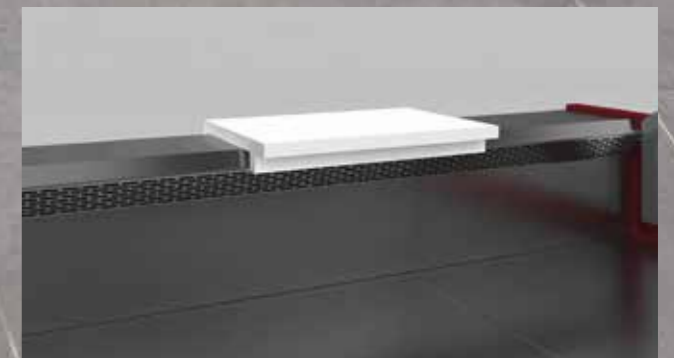

4 Scale deck, slicing machine deck, cutting board