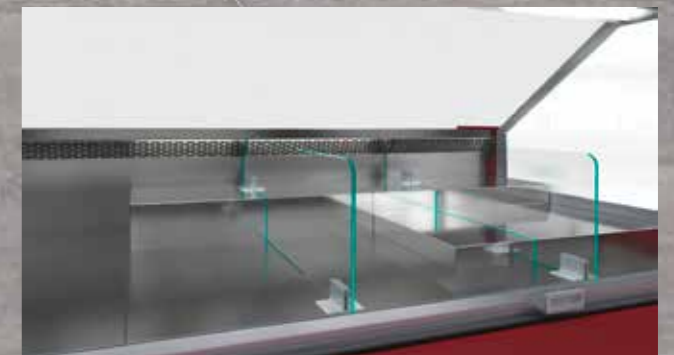

Attraction – Serve Over

■ Serveover counter ATTRACTION is the most favorable solution counter with stainless steel inner surface, variable glass and base decoration options. Attraction, elegant and trendy, presents a perfect price-quality correlation and offers excellent visibility of the presented products and optimum functional solutions. The cabinet is available both assisted sale and self-service versions.

6 Glass shelf divider

5 Glass shelf divider

1 Base deck wire divider

2 Inclined base deck wire

3 Stainless tray

4 Scale deck, slicing machine deck, cutting board

Attraction – Serve Over

Technical Details

Corners Flat Glass

Attraction – Serve Over

Technical Details

ATTRACTION E 112 Curved, 112 Curved

ATTRACTION E 122 Curved, 122 Curved

| ATTRACTION E 112 Curved, 112 Curved ATTRACTION E 122 Curved, 122 Curved | | M1 | M2 |
|--|----|------------------------------|------------------------------|
| Length | mm | 938-1250-1875-2500-3125-3750 | 938-1250-1875-2500-3125-3750 |
| Height | mm | 1250 | 1250 |
| Depth | mm | 1120-1220 | 1120-1220 |
| | °C | -1°/+5 °C | -1°/+7 °C |