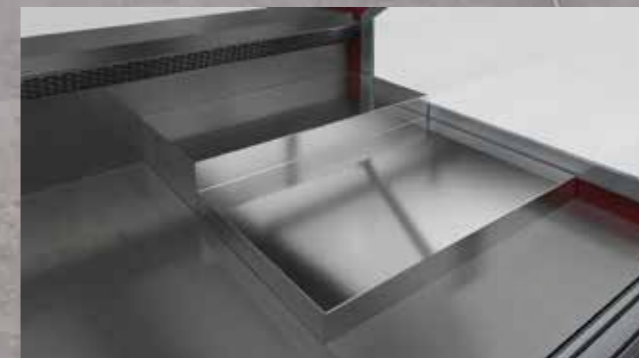

3 Stainless tray