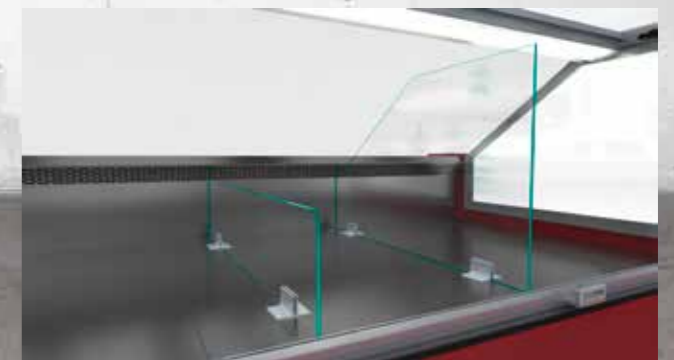

6 Glass shelf divider