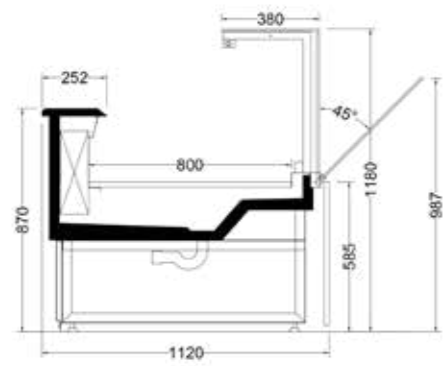

6 Glass shelf divider

5 Glass shelf divider

1 Base deck wire

2 Inclined base deck wire

3 Stainless tray

4 Scale deck, slicing machine deck, cutting board

Emotion – Serve Over

Technical Details

EMOTION 112

EMOTION 122

| <i>EMOTION 112, 122</i> | | <i>M1</i> | <i>M2</i> |
|-------------------------|----|-------------------------|-------------------------|
| Length | mm | 938-1250-1875-2500-3750 | 938-1250-1875-2500-3750 |
| Height | mm | 1180 | 1180 |
| Depth | mm | 1120-1220 | 1120-1220 |
| | °C | -1°/+5 °C | -1°/+7 °C |