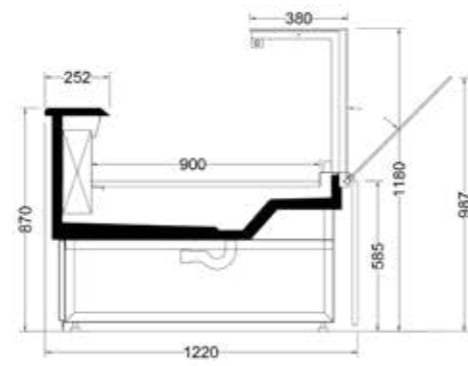

6 Glass shelf divider

5 Glass shelf divider

1 Base deck wire

2 Inclined base deck wire

3 Stainless tray

4 Scale deck, slicing machine deck, cutting board

Emotion – Serve Over

Technical Details

EMOTION 112

EMOTION 122

| <i>EMOTION 112, 122</i> | | <i>M1</i> | <i>M2</i> |
|-------------------------|----|-------------------------|-------------------------|
| Length | mm | 938-1250-1875-2500-3750 | 938-1250-1875-2500-3750 |
| Height | mm | 1180 | 1180 |
| Depth | mm | 1120-1220 | 1120-1220 |
| | °C | -1°/+5 °C | -1°/+7 °C |