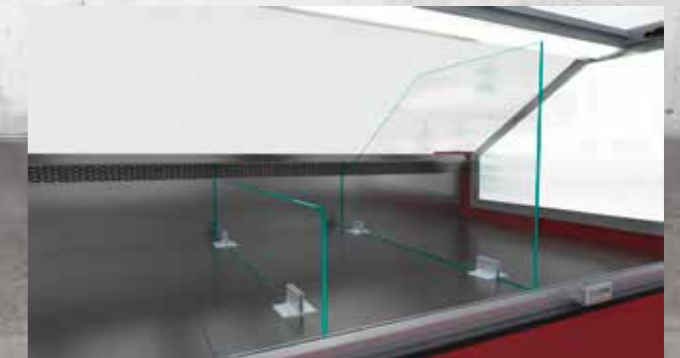

6 Glass shelf divider