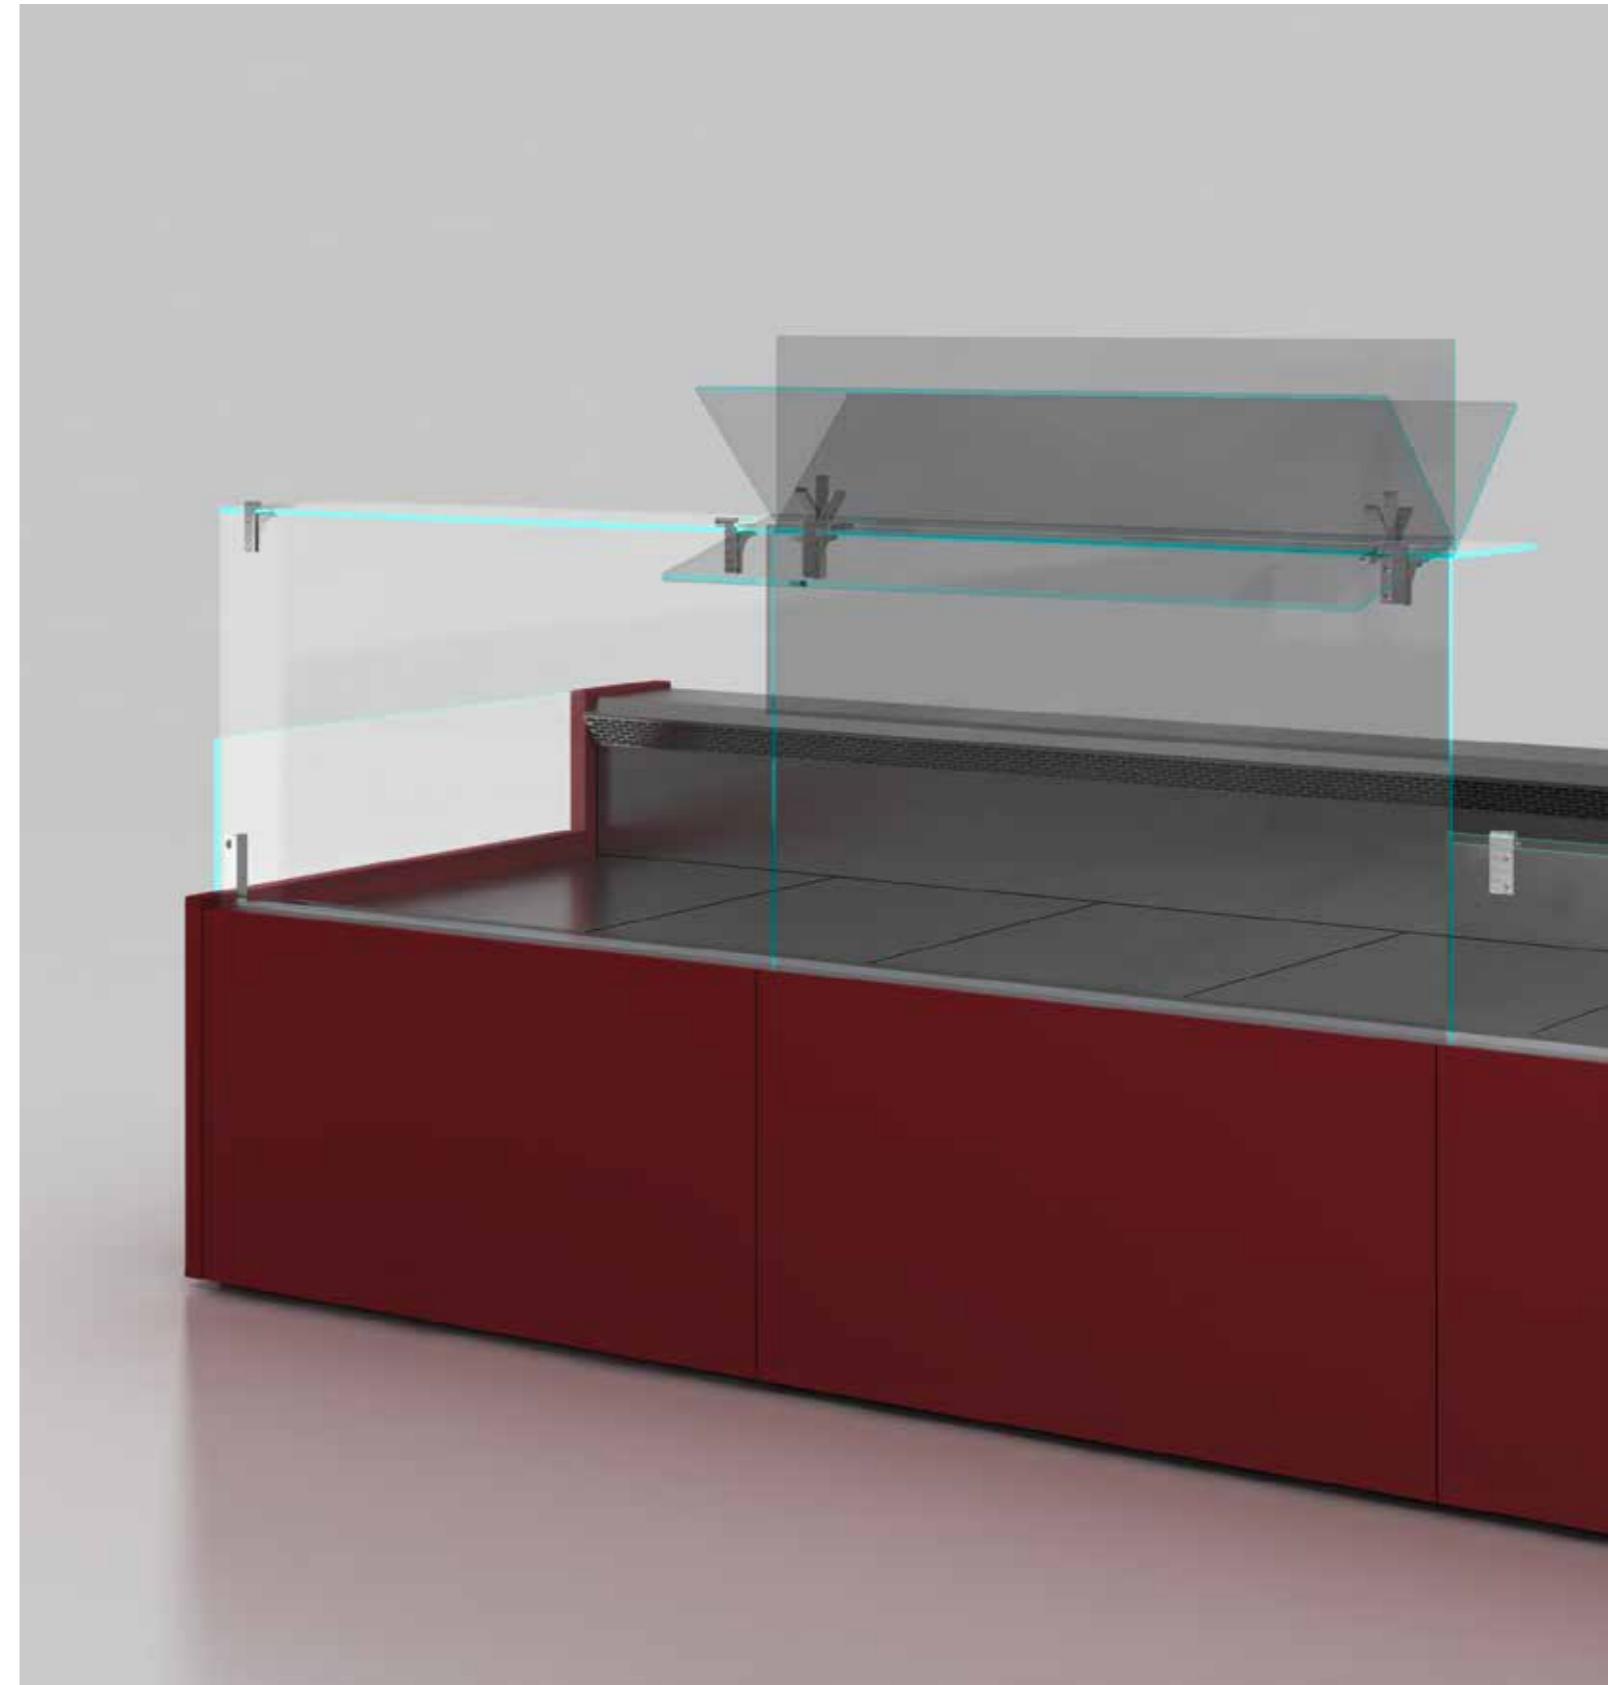

Passion – Serve Over

■ Serve over counter PASSION is the most favorable solution counter with stainless steel inner surface, variable glass and base decoration options. Passion, elegant and trendy, presents a perfect price-quality correlation and offers excellent visibility of the presented products and optimum functional solutions. The cabinet is available both assisted sale and self-service versions.

- *Large inner surface for optimized product presentation*
- *Easy transformation from service into self-service*
- *Offers large variety of accessories*
- *No frame - full visibility*

Passion – Serve Over

6 Glass shelf divider

5 Glass shelf divider

1 Base deck wire divider

2 Inclined base deck wire

3 Stainless tray

4 Scale deck, slicing machine deck, cutting board

Passion – Serve Over

Technical Details

PASSION 112

PASSION 122

<i>PASSION 112, 122</i>		<i>M1</i>	<i>M2</i>
Length	mm	938-1250-1875-2500-3750	938-1250-1875-2500-3750
Height	mm	1180	1180
Depth	mm	1120-1220	1120-1220
	°C	-1°/+5 °C	-1°/+7 °C