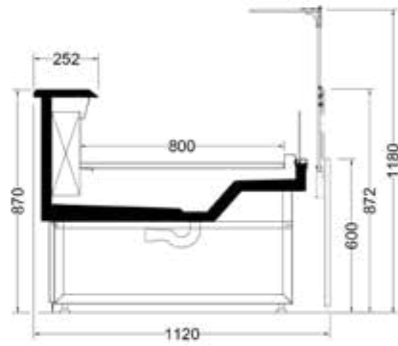

6 Glass shelf divider

5 Glass shelf divider

1 Base deck wire divider

2 Inclined base deck wire

3 Stainless tray

4 Scale deck, slicing machine deck, cutting board

Passion – Serve Over

Technical Details

PASSION 112

PASSION 122

<i>PASSION 112, 122</i>		<i>M1</i>	<i>M2</i>
Length	mm	938-1250-1875-2500-3750	938-1250-1875-2500-3750
Height	mm	1180	1180
Depth	mm	1120-1220	1120-1220
	°C	-1°/+5 °C	-1°/+7 °C