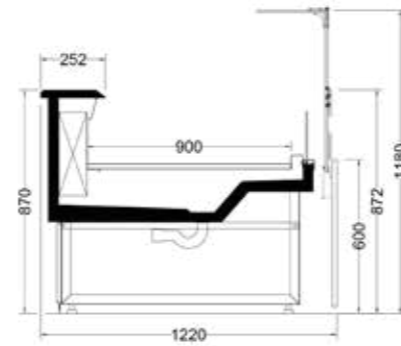

6 Glass shelf divider

5 Glass shelf divider

1 Base deck wire divider

2 Inclined base deck wire

3 Stainless tray

4 Scale deck, slicing machine deck, cutting board

Passion – Serve Over

Technical Details

PASSION 112

PASSION 122

<i>PASSION 112, 122</i>		<i>M1</i>	<i>M2</i>
Length	mm	938-1250-1875-2500-3750	938-1250-1875-2500-3750
Height	mm	1180	1180
Depth	mm	1120-1220	1120-1220
	°C	-1°/+5 °C	-1°/+7 °C