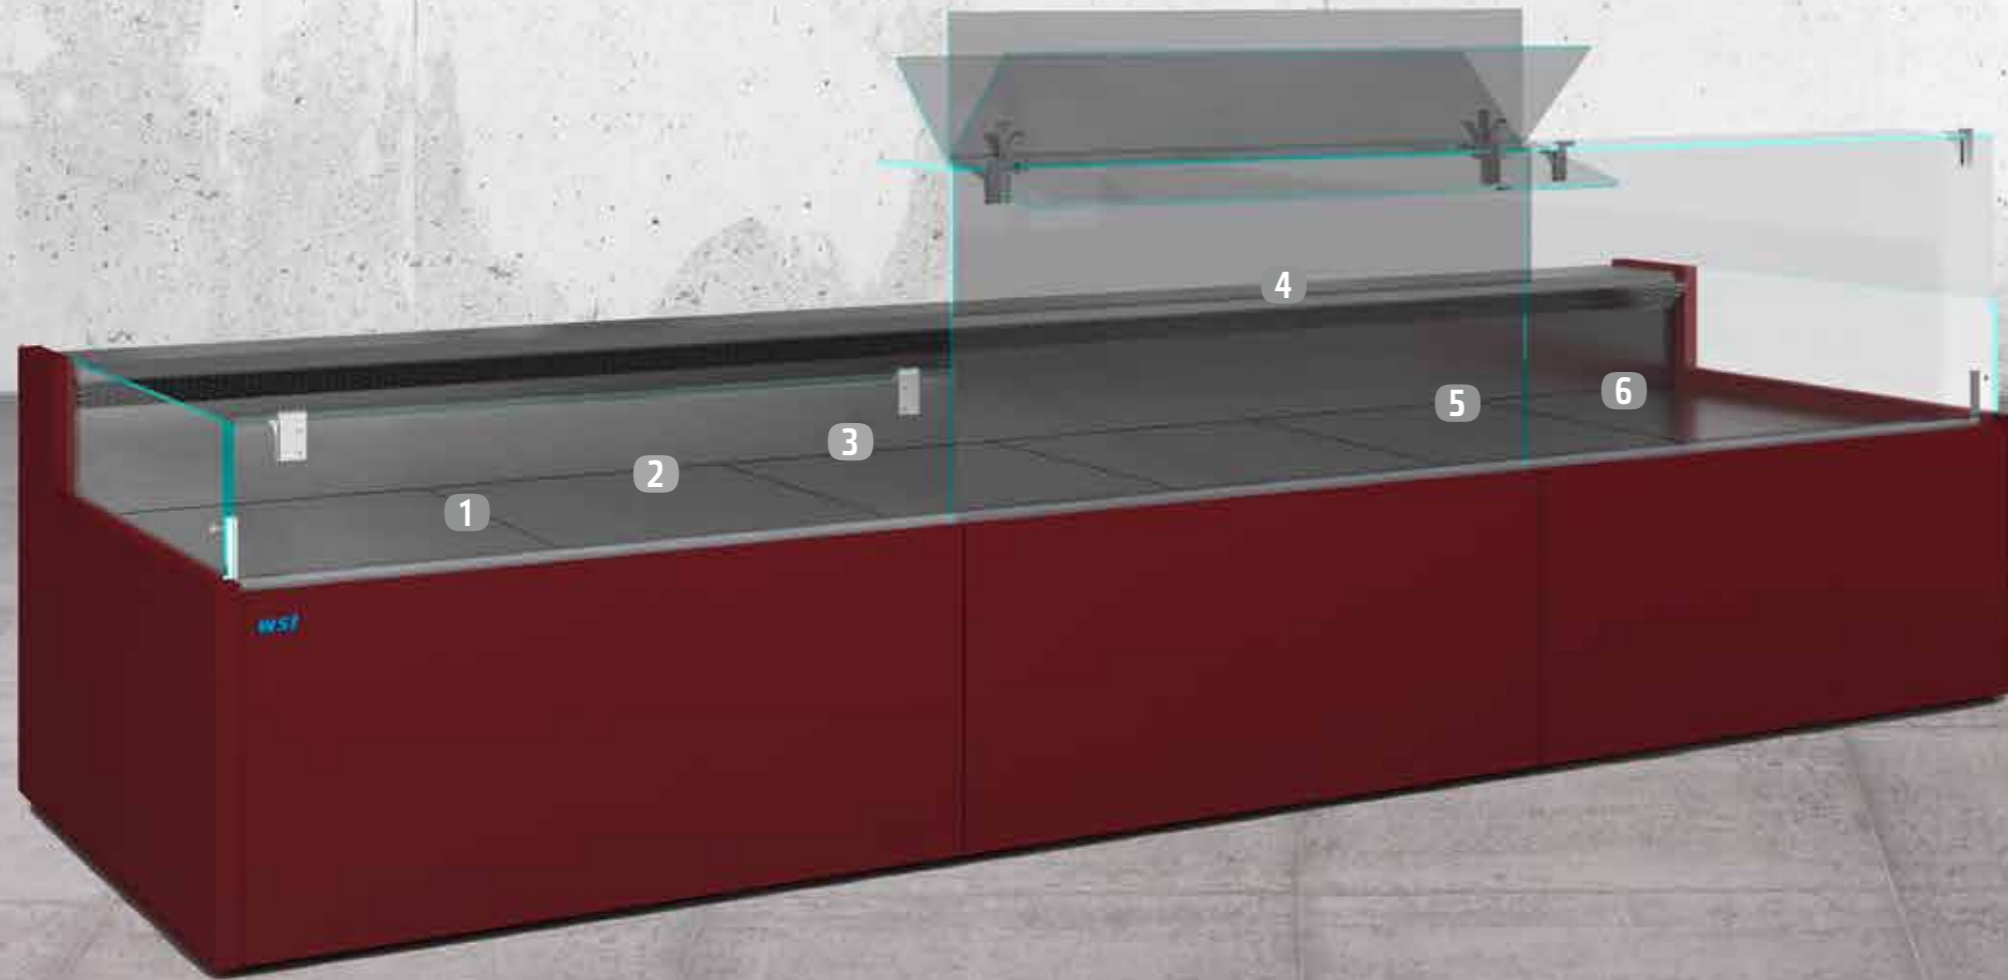

Passion – Serve Over

■ Serve over counter PASSION is the most favorable solution counter with stainless steel inner surface, variable glass and base decoration options. Passion, elegant and trendy, presents a perfect price-quality correlation and offers excellent visibility of the presented products and optimum functional solutions. The cabinet is available both assisted sale and self-service versions.

- *Large inner surface for optimized product presentation*
- *Easy transformation from service into self-service*
- *Offers large variety of accessories*
- *No frame - full visibility*

Passion – Serve Over