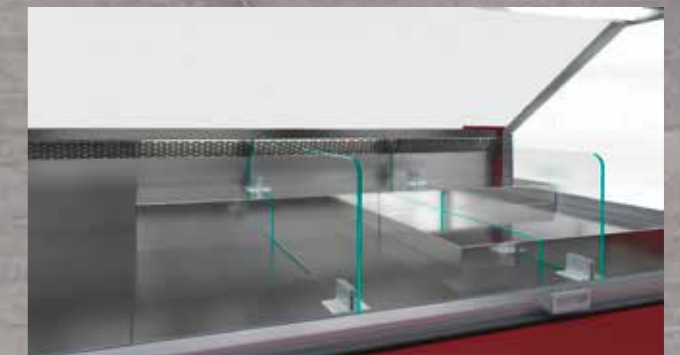

Passion – Serve Over

■ Serve over counter PASSION is the most favorable solution counter with stainless steel inner surface, variable glass and base decoration options. Passion, elegant and trendy, presents a perfect price-quality correlation and offers excellent visibility of the presented products and optimum functional solutions. The cabinet is available both assisted sale and self-service versions.

- *Large inner surface for optimized product presentation*
- *Easy transformation from service into self-service*
- *Offers large variety of accessories*
- *No frame - full visibility*

Passion – Serve Over

6 Glass shelf divider

5 Glass shelf divider

1 Base deck wire divider

2 Inclined base deck wire

3 Stainless tray

4 Scale deck, slicing machine deck, cutting board

Passion – Serve Over

Technical Details