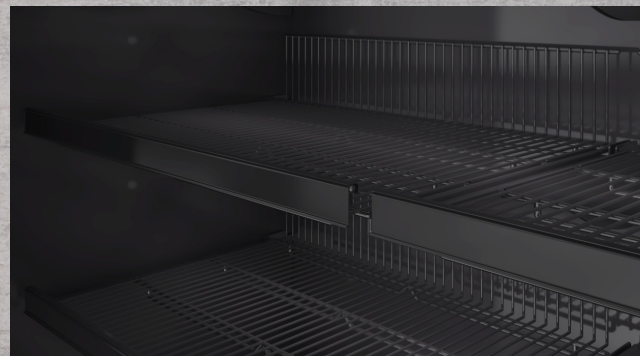

Phone: +30 69 06 82 24 02
info.gr@wsl-refrigeration.com

Horizon – Plug & Play

■ HORIZON is a range of Positive Temperature full height vertical cabinet suitable for displaying prepacked meats, delicatessen, dairy products, fruit and vegetables. Cabinet with its essential design and huge display surface, provides easy accessibility and visibility of the products, at the sides as well, thanks to the panoramic endwalls. Shopping Plug-and-Play multideck is suitable for multiple shop formats and for a wide variety of products.

- *Offers excellent level of display*
- *Easy access to the products*
- *Available with doors*
- *Perfect solution for all the customer's display needs*

Horizon – Plug & Play

1 Doors detail

2 Price holder

3 Wired basket

4 Perspex shelf stopper

Horizon – Plug & Play

Technical Details

HORIZON P&P 74 Open

HORIZON P&P 88 Open

HORIZON P&P 74,88 OpenOpen		M0	M1	M2
Length	mm		938-1250-1875-2500	938-1250-1875-2500
Height	mm		2005/2170	2005/2170
Depth	mm		740/880	740/880
	°C		-1°/+5 °C	-1°/+7 °C