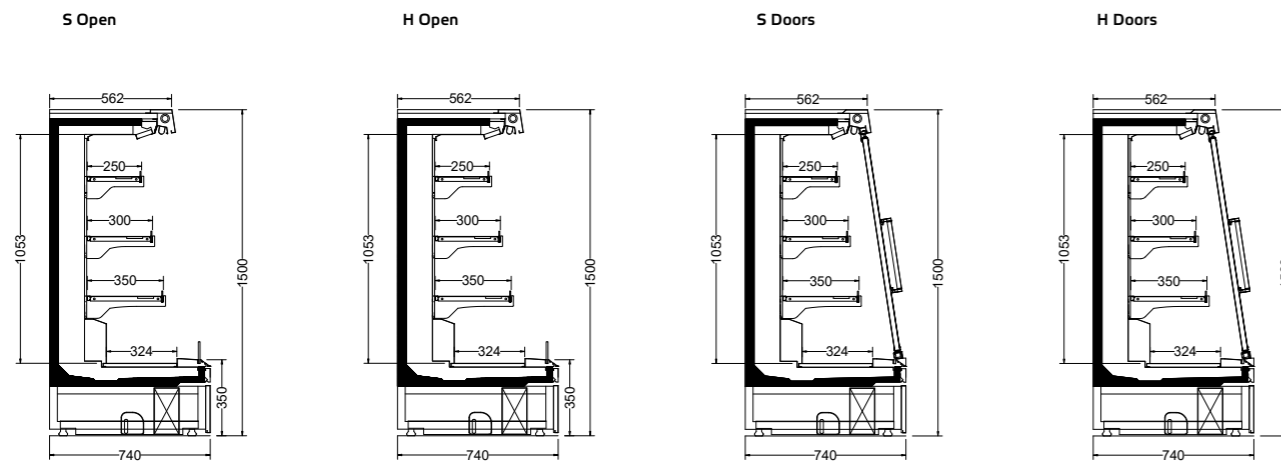

- *Half height ensures to obtain a perfect cooling performance*
- *Available with doors and an open version*
- *Provide an excellent temperature control*
- *Maximize the visibility of displayed products*
- *Stainless steel bottom*
- *Low front*

Comet – Plug&Play Semivertical

1 Perspex base deck divider

2 Wire base deck divider

3 Perspex shelf divider

4 Wire shelf divider

Comet – Plug&Play Semivertical

Technical Details

COMET S and H P&P Open

COMET S and H P&P Doors

Technical Details

COMET S and H P&P		M1	M2
Length	mm	938-1250-1875-2500	938-1250-1875-2500
Height	mm	1500	1500
Depth	mm	740	740
	°C	-1°/+5 °C	-1°/+7 °C