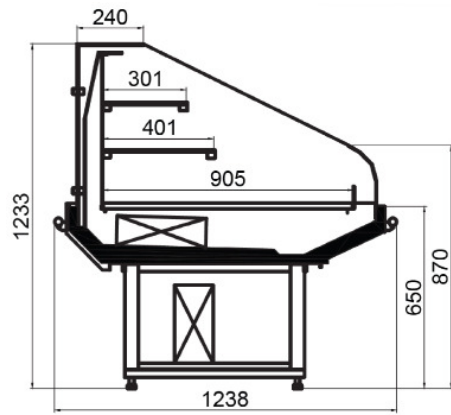

Star With Shelves – Plug&Play

Technical Details

STAR WS

Technical Details

STAR TWO SHELVES		M1	M2
Length	mm	938-1250	938-1250
Height	mm	1233	1233
Depth	mm	1238	1238
	°C	-1°/+5 °C	-1°/+7 °C

Star WS

Plug&Play