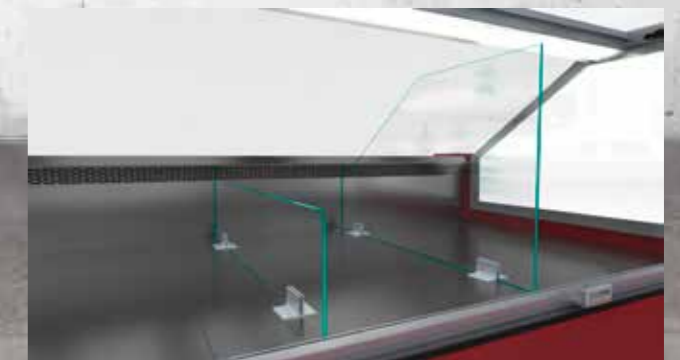

Desire – Plug&Play Serve Over

■ Serve over counter DESIRE Plug&Play is offers excellent visibility of the presented products and optimum functional solutions. The cabinet is available both remote and plug&play versions. It has a large inner surface for optimized product presentation and it is suitable for the display and sell of dairy products, delicatessen, cheese, meat and gastronomy. Large inner surface for optimized product presentation.

- *Large inner surface for optimized product presentation*
- *Presents a perfect quality-price balance*
- *Offers excellent visibility of the presented products*
- *Available both in remote and plug-and-play versions*

Desire – Plug&Play Serve Over

6 Glass shelf divider

5 Glass shelf divider

1 Base deck wire divider

2 Inclined base deck wire

3 Stainless tray

4 Scale deck, slicing machine deck, cutting board

Desire – Plug&Play Serve Over