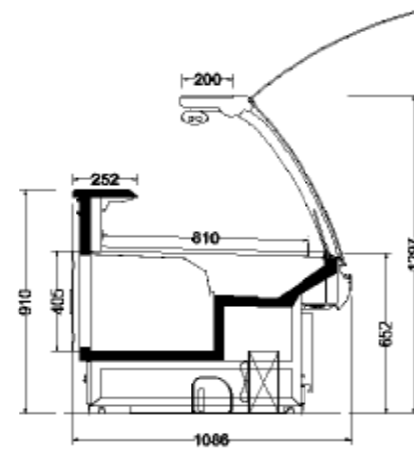

Desire – Plug&Play Serve Over

6 Glass shelf divider

5 Glass shelf divider

1 Base deck wire divider

2 Inclined base deck wire

3 Stainless tray

4 Scale deck, slicing machine deck, cutting board

Desire – Plug&Play Serve Over

Technical Details

DESIRE E 108 P&P Flat

DESIRE E 108 P&P Curved

DESIRE E 108 Flat P&P, E 108 Curved P&P		M1	M2
Length	mm	938-1250-1875-2500-3750	938-1250-1875-2500-3750
Height	mm	1290-1297	1290-1297
Depth	mm	1075-1086	1075-1086
	°C	-1°/+5 °C	-1°/+7 °C