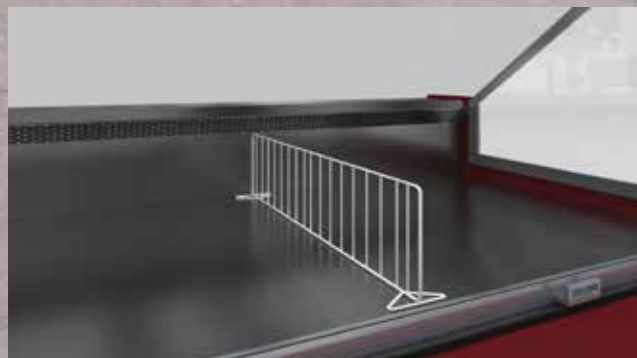

Desire – Plug&Play Serve Over

■ Serve over counter DESIRE Plug&Play is offers excellent visibility of the presented products and optimum functional solutions. The cabinet is available both remote and plug&play versions. It has a large inner surface for optimized product presentation and it is suitable for the display and sell of dairy products, delicatessen, cheese, meat and gastronomy. Large inner surface for optimized product presentation.

Desire – Plug&Play Serve Over

6 Glass shelf divider

5 Glass shelf divider

1 Base deck wire divider

2 Inclined base deck wire

3 Stainless tray

4 Scale deck, slicing machine deck, cutting board

Desire – Plug&Play Serve Over