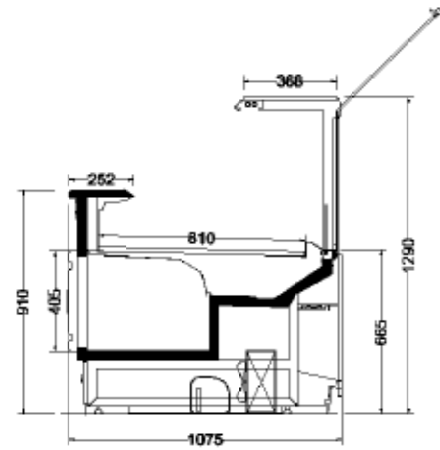

Desire – Plug&Play Serve Over

6 Glass shelf divider

5 Glass shelf divider

1 Base deck wire divider

2 Inclined base deck wire

3 Stainless tray

4 Scale deck, slicing machine deck, cutting board

Desire – Plug&Play Serve Over

Technical Details

DESIRE E 108 P&P Flat

DESIRE E 108 P&P Curved

DESIRE E 108 Flat P&P, E 108 Curved P&P		M1	M2
Length	mm	938-1250-1875-2500-3750	938-1250-1875-2500-3750
Height	mm	1290-1297	1290-1297
Depth	mm	1075-1086	1075-1086
	°C	-1°/+5 °C	-1°/+7 °C