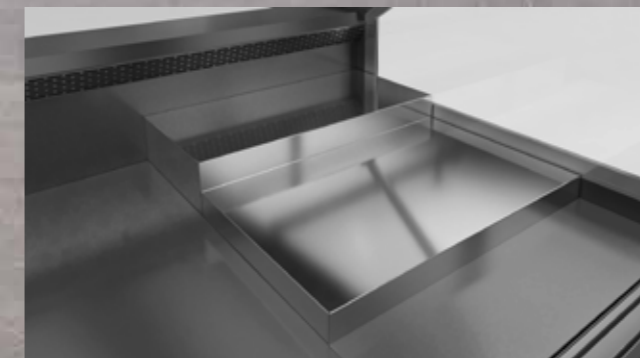

Desire – Plug&Play Serve Over

■ Serve over counter DESIRE Plug&Play is offers excellent visibility of the presented products and optimum functional solutions. The cabinet is available both remote and plug&play versions. It has a large inner surface for optimized product presentation and it is suitable for the display and sell of dairy products, delicatessen, cheese, meat and gastronomy. Large inner surface for optimized product presentation.

Desire – Plug&Play Serve Over

6 Glass shelf divider

5 Glass shelf divider

1 Base deck wire divider

2 Inclined base deck wire

3 Stainless tray

4 Scale deck, slicing machine deck, cutting board

Desire – Plug&Play Serve Over