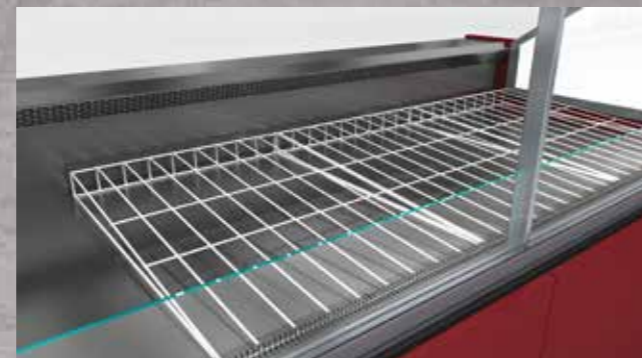

Desire – Plug&Play Serve Over

■ Serve over counter DESIRE Plug&Play is offers excellent visibility of the presented products and optimum functional solutions. The cabinet is available both remote and plug&play versions. It has a large inner surface for optimized product presentation and it is suitable for the display and sell of dairy products, delicatessen, cheese, meat and gastronomy. Large inner surface for optimized product presentation.

Desire – Plug&Play Serve Over

6 Glass shelf divider

5 Glass shelf divider

1 Base deck wire divider

2 Inclined base deck wire

3 Stainless tray

4 Scale deck, slicing machine deck, cutting board

Desire – Plug&Play Serve Over