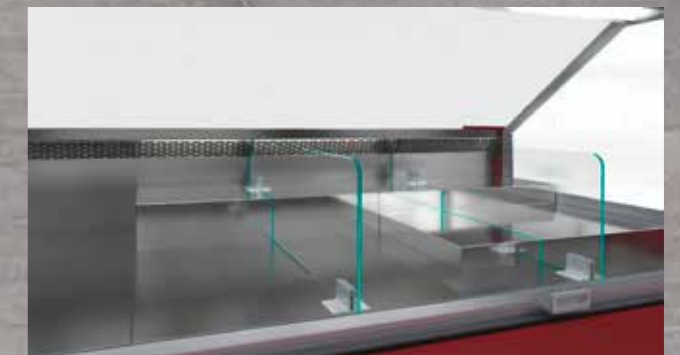

Desire – Plug&Play Serve Over

■ Serve over counter DESIRE Plug&Play is offers excellent visibility of the presented products and optimum functional solutions. The cabinet is available both remote and plug&play versions. It has a large inner surface for optimized product presentation and it is suitable for the display and sell of dairy products, delicatessen, cheese, meat and gastronomy. Large inner surface for optimized product presentation.

- *Large inner surface for optimized product presentation*
- *Presents a perfect quality-price balance*
- *Offers excellent visibility of the presented products*
- *Available both in remote and plug-and-play versions*

Desire – Plug&Play Serve Over

6 Glass shelf divider

5 Glass shelf divider

1 Base deck wire divider

2 Inclined base deck wire

3 Stainless tray

4 Scale deck, slicing machine deck, cutting board

Desire – Plug&Play Serve Over

Technical Details

DESIRE E 108 P&P Flat

DESIRE E 108 P&P Curved

DESIRE E 108 Flat P&P, E 108 Curved P&P		M1	M2
Length	mm	938-1250-1875-2500-3750	938-1250-1875-2500-3750
Height	mm	1290-1297	1290-1297
Depth	mm	1075-1086	1075-1086
	°C	-1°/+5 °C	-1°/+7 °C