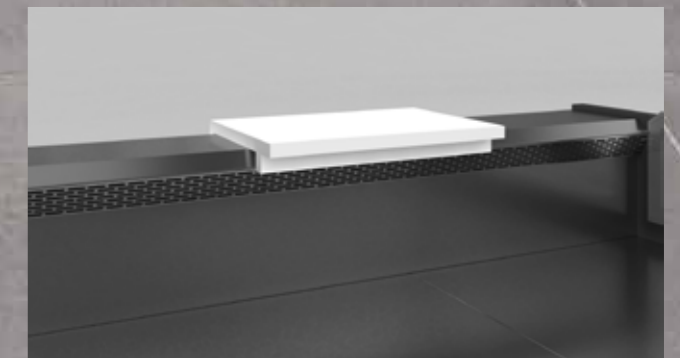

Desire – Plug&Play Serve Over

■ Serve over counter DESIRE Plug&Play is offers excellent visibility of the presented products and optimum functional solutions. The cabinet is available both remote and plug&play versions. It has a large inner surface for optimized product presentation and it is suitable for the display and sell of dairy products, delicatessen, cheese, meat and gastronomy. Large inner surface for optimized product presentation.

- *Large inner surface for optimized product presentation*
- *Presents a perfect quality-price balance*
- *Offers excellent visibility of the presented products*
- *Available both in remote and plug-and-play versions*

Desire – Plug&Play Serve Over

6 Glass shelf divider

5 Glass shelf divider

1 Base deck wire divider

2 Inclined base deck wire

3 Stainless tray

4 Scale deck, slicing machine deck, cutting board

Desire – Plug&Play Serve Over