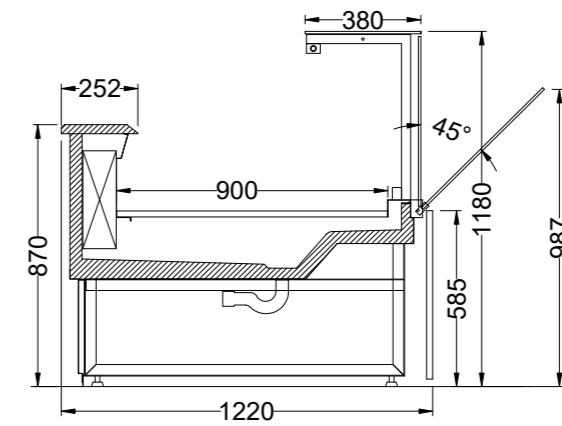

Accessories: scale and cutting board, knife holder, paper holders, stepped decks, glass dividers , etc.

REFRIGERATED OR HEATED COUNTER

- Elegant design with **thin glass holding structure** – high visibility of products
- Possibility of tailor made finishing – variety of materials and colours
- Integrated LED lighting – in colours adapted to products
- Front glass opening at the top
- Evaporator at the back – empty base allows easy cleaning and better cold air circulation
- Stainless steel base – longer lifetime
- Wide range of accessories
- Available in self-service and hot section versions

EMOTION

EMOTION 112

EMOTON 122

Design	Height (mm)	Vizual display (mm)	Depth (mm)	Lenght (mm)					Temperature class*	
				938	1250	1875	2500	3750	M1	M2
Flat	1180	800	1120	✓	✓	✓	✓	✓	✓	✓
		900	1220	✓	✓	✓	✓	✓	✓	✓