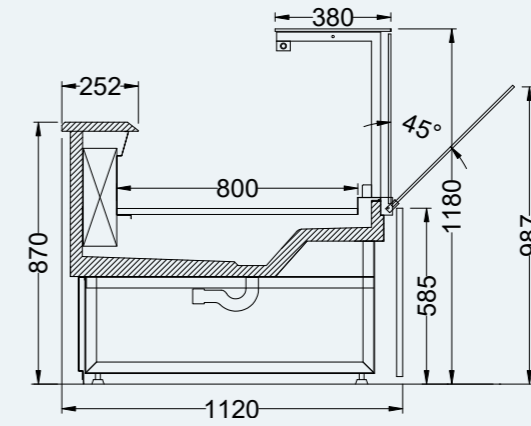

EMOTION

EMOTION 112

EMOTON 122

Design	Height (mm)	Vizual display (mm)	Depth (mm)	Lenght (mm)					Temperature class*	
				938	1250	1875	2500	3750	M1	M2
Flat	1180	800	1120	✓	✓	✓	✓	✓	✓	✓
		900	1220	✓	✓	✓	✓	✓	✓	✓