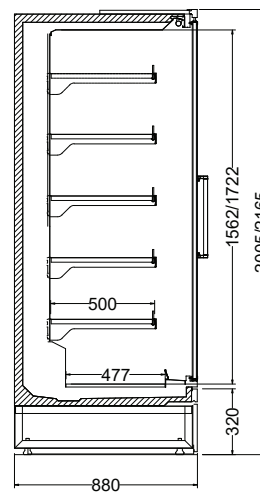

Height (mm)	Vizual display (mm)	Depth (mm)	Shelf depth (mm)
2005	1562	740	400
		880	500
2165	1722	740	400
		880	500

HORIZON 74 **Open P&P**

HORIZON 88 **Open P&P**

HORIZON 74 **Doors P&P**

HORIZON 88 **Doors P&P**

Lenght (mm)				Temperature class*		
938	1250	1875	2500	M0	M1	M2
✓	✓	✓	✓	Doors	Open Doors	Open Doors
✓	✓	✓	✓			
✓	✓	✓	✓	Doors	Open Doors	Open Doors
✓	✓	✓	✓			

*All cabinets are designed to correspond to requirements of climate class 3