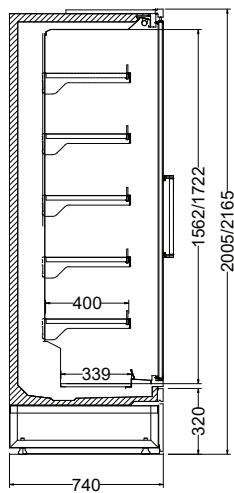

Height (mm)	Vizual display (mm)	Depth (mm)	Shelf depth (mm)
2005	1562	740	400
		880	500
2165	1722	740	400
		880	500

HORIZON 74 **Open P&P**

HORIZON 88 **Open P&P**

HORIZON 74 **Doors P&P**

HORIZON 88 **Doors P&P**

Lenght (mm)				Temperature class*		
938	1250	1875	2500	M0	M1	M2
✓	✓	✓	✓	Doors	Open Doors	Open Doors
✓	✓	✓	✓			
✓	✓	✓	✓	Doors	Open Doors	Open Doors
✓	✓	✓	✓			

*All cabinets are designed to correspond to requirements of climate class 3