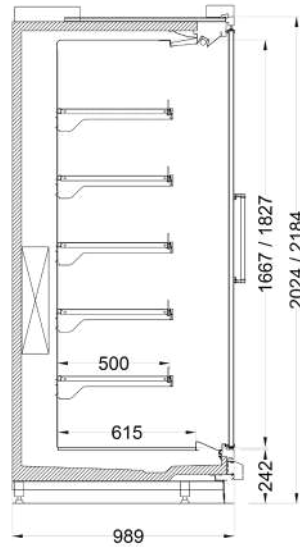

**HORIZON HEAD CABINET
DOORS 99**