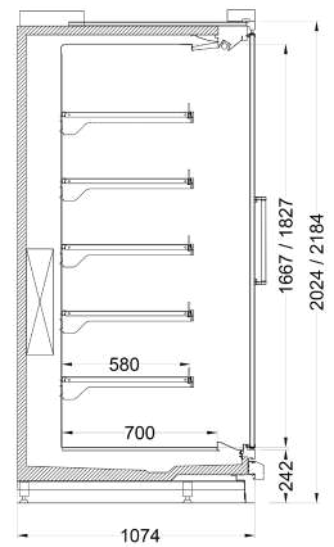

# HORIZON HEAD CABINET DOORS

**HORIZON HEAD CABINET  
DOORS 89**

**HORIZON HEAD CABINET  
DOORS 99**

**HORIZON HEAD CABINET  
DOORS 107**

HORIZON HEAD CABINET DOORS		3M0	3M1	3M2	3H1
<b>Länge</b>	mm	1955*/2210	1955*/2210	1955*/2210	1955*/2210
<b>Tiefe</b>	mm	889*/989/1074	889*/989/1074	889*/989/1074	889*/989/1074
<b>Höhe</b>	mm	2024/2184	2024/2184	2024/2184	2024/2184
<b>Temperatur</b>	°C	-1 / +4	-1 / +5	-1 / +7	+1 / +10

MOON HEAD CABINET DOORS 74

MOON HEAD CABINET DOORS 89

MOON HEAD CABINET DOORS 99

MOON HEAD CABINET DOORS 107

MOON HEAD CABINET DOORS		3M0	3M1	3M2	3H1
Länge	mm	1955*/2210	1955*/2210	1955*/2210	1955*/2210
Tiefe		745*/890*/990/1074	745*/890*/990/1074	745/890*/990/1074	745*/890*/990/1074
Höhe	mm	2020/2180	2020/2180	2020/2180	2020/2180
Temperatur	°C	-1/ +4	-1/ +5	-1/ +7	+1/ +10