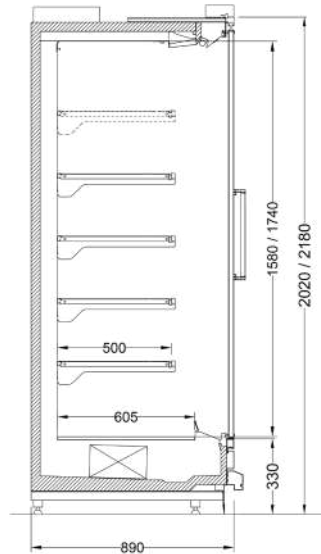

MOON DOORS 74

MOON DOORS 89

MOON DOORS 99

MOON DOORS 107

MOON DOORS		3M0	3M1	3M2	3H1
Länge	mm	1250/1875/2500/3750	1250/1875/2500/3750	1250/1875/2500/3750	1250/1875/2500/3750
Tiefe		745/890/990/1074	745/890/990/1074	745/890/990/1074	745/890/990/1074
Höhe	mm	2020/2180	2020/2180	2020/2180	2020/2180
Temperatur	°C	-1/ +4	-1/ +5	-1/ +7	+1/ +10

MOON OPEN		3M0	3M1	3M2	3H1
<b>Länge</b>	mm	1250/1875/2500/3750	1250/1875/2500/3750	1250/1875/2500/3750	1250/1875/2500/3750
<b>Tiefe</b>	mm	745/890/990/1074	745/890/990/1074	745/890/990/1074	745/890/990/1074
<b>Höhe</b>	mm	2020/2180	2020/2180	2020/2180	2020/2180
<b>Temperatur</b>	°C	-1 / +4	-1 / +5	-1 / +7	+1 / +10

# MOON HEAD CABINET DOORS

MOON HEAD CABINET DOORS 74

MOON HEAD CABINET DOORS 89

MOON HEAD CABINET DOORS 99

MOON HEAD CABINET DOORS 107

MOON HEAD CABINET DOORS		3M0	3M1	3M2	3H1
Länge	mm	1955*/2210	1955*/2210	1955*/2210	1955*/2210
Tiefe		745*/890*/990/1074	745*/890*/990/1074	745/890*/990/1074	745*/890*/990/1074
Höhe	mm	2020/2180	2020/2180	2020/2180	2020/2180
Temperatur	°C	-1/ +4	-1/ +5	-1/ +7	+1/ +10